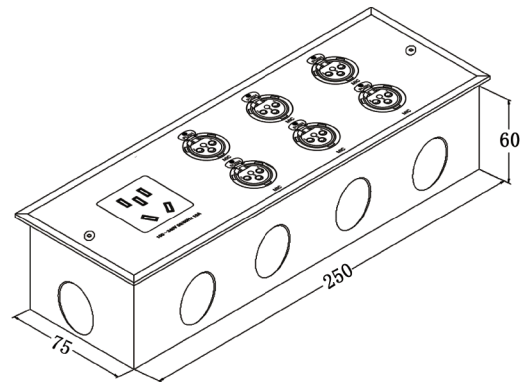

JS-WP3 Series

JS-WP300

JS-WP306

Description

JS-WP 3 combine strong and weak electricity together to meet multiple demands, made of 4mm high grade aluminum-magnesium alloy, it can be mounted on wall or furniture.

Main Specification

Model	JS-WP3
Temp. range	0 ~ 50°C (Non-condensing)
Dimensions	Panel: 258mm*86mm
	Box: 250mm*75mm*60mm
	Cutout Dimension: 254mm*79mm*65mm
	Screw spacing:244mm

Overall Dimension (mm)

Cutout Dimension (mm)

Product Features

- Combine strong and weak electricity together to meet multiple demands;
- 4mm aluminum-magnesium alloy with sandbasting finishes;
- Silver panel available;
- The back box is available for wall installation;
- Various connections, can meet many demands.

CONNECTOR OPTIONS

Female XLR Male XLR 3.5mm Audio BNC Video Speaker Shielded Cat6 Optical USB HDMI

AC OUTLET OPTIONS

China Universal UK 2-Pin Europe SA France US Australia