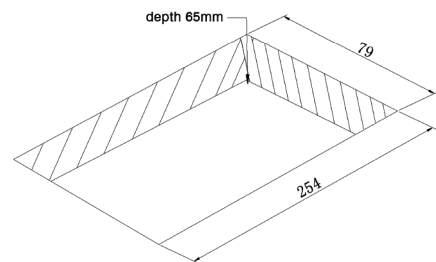

JS-WP3 Series

JS-WP300

JS-WP306

Description

JS-WP 3 combine strong and weak electricity together to meet multiple demands, made of 4mm high grade aluminum-magnesium alloy, it can be mounted on wall or furniture.

Main Specification

Model	JS-WP3
Temp. range	0 ~ 50°C (Non-condensing)
Dimensions	Panel: 258mm*86mm
	Box: 250mm*75mm*60mm
	Cutout Dimension: 254mm*79mm*65mm
	Screw spacing:244mm

Overall Dimension (mm)

Cutout Dimension (mm)