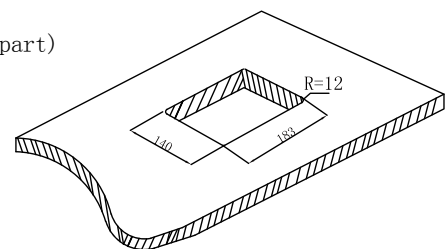

Cutout Dimension (mm)