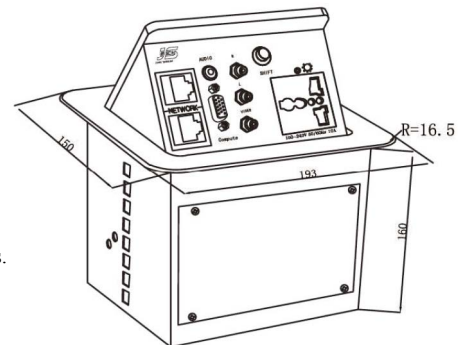

JS-5+ Series

Introduction

JS-5 Series Interconnect box integrates the box body and various interfaces to provide an orderly, simple and compact conference connection solution. It uses pneumatic movement and mechanical latching mechanism to conceal the interfaces, such as for the power supply, network, phone, video, audio, PC video, switchboard, USB and so on, for the users to power the device and connect the signals. Open, press the top panel slightly, the panel of the Interconnect box will automatically prop up at 45° and various interfaces are shown up before the users. Close, press the top panel slightly, the Interconnect box will automatically retract to level with the table surface after retracted.

Product Features

- When open, the panel of the interconnect box will be automatically propped up at 45°;
- Durable pneumatic movement and mechanical latching mechanism;
- RJ-45 interface should be used in network, data, phone connector (CAT.5/CAT.6);
- It is designed with a double panel and penetrated structure, achieving transient communication;
- Top surface available in brushed black or silver finishes, custom finishes is accepted;
- Various combination of interface, fit for big and medium size conference room, executive desks.

CCC Certificate Number: 2013010201596383

CE Certificate Number: N° VTUPV-269/2011ZAHR

ROHS Certificate Number: W02171017304C

Main Specifications

Model	JS-5+
Table Thickness	Maximal 60mm, 125mm(to be connected to extended part)
Temp. range	0 ~ 50°C (Non-condensing)
Weight	About 2.8kg
Dimensions	Panel: 193mm*150mm R=16mm Cutout Dimension: 183mm*140mm R=12mm Package: 250mm*200mm*200mm